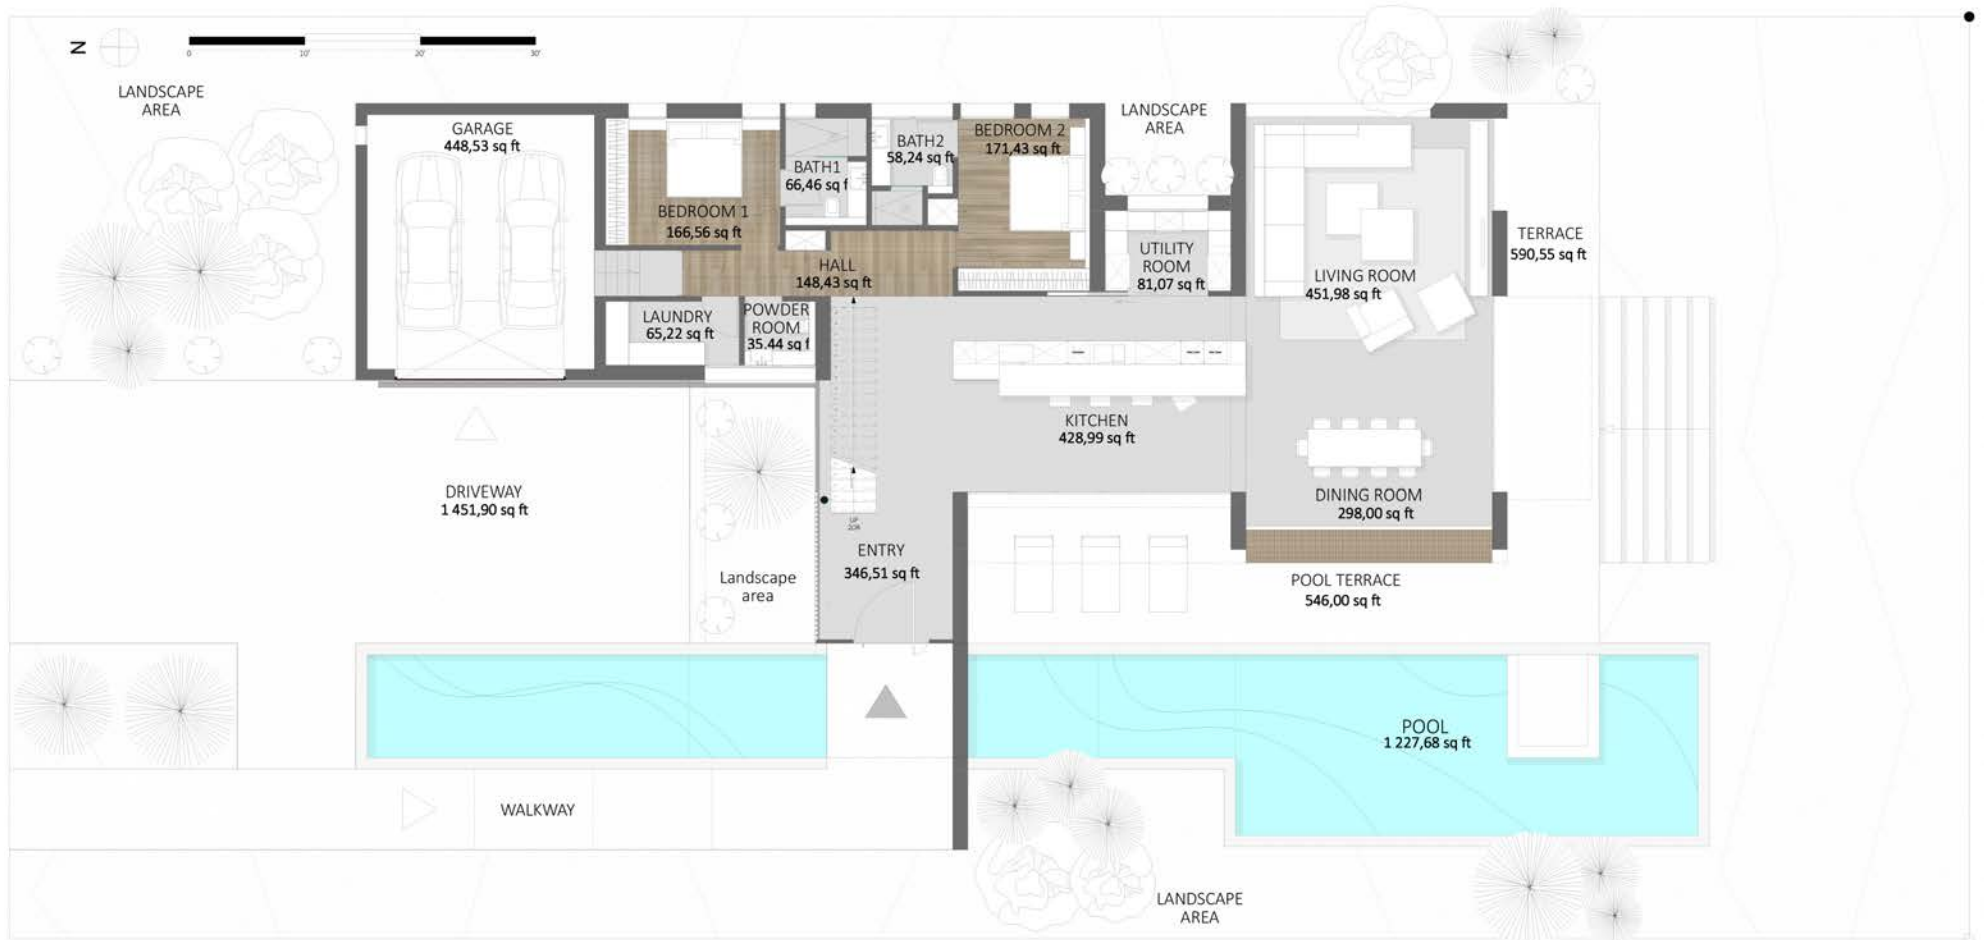

SABAL DEVELOPMENT

5,126 SQ. FT.

FIRST FLOOR
2,839 SQ. FT.

860 S Shore Dr, Miami Beach, FL 33141
Lionel Nicolai | +1(786) 870-4406 | lionel@sabaldev.com | www.sabaldev.com

SABAL DEVELOPMENT

5,126 SQ. FT.

SECOND FLOOR
1,595 SQ. FT.

860 S Shore Dr, Miami Beach, FL 33141
Lionel Nicolai | +1(786) 870-4406 | lionel@sabaldev.com | www.sabaldev.com

SABAL DEVELOPMENT

5,126 SQ. FT.

ROOF TOP
692 SQ. FT.