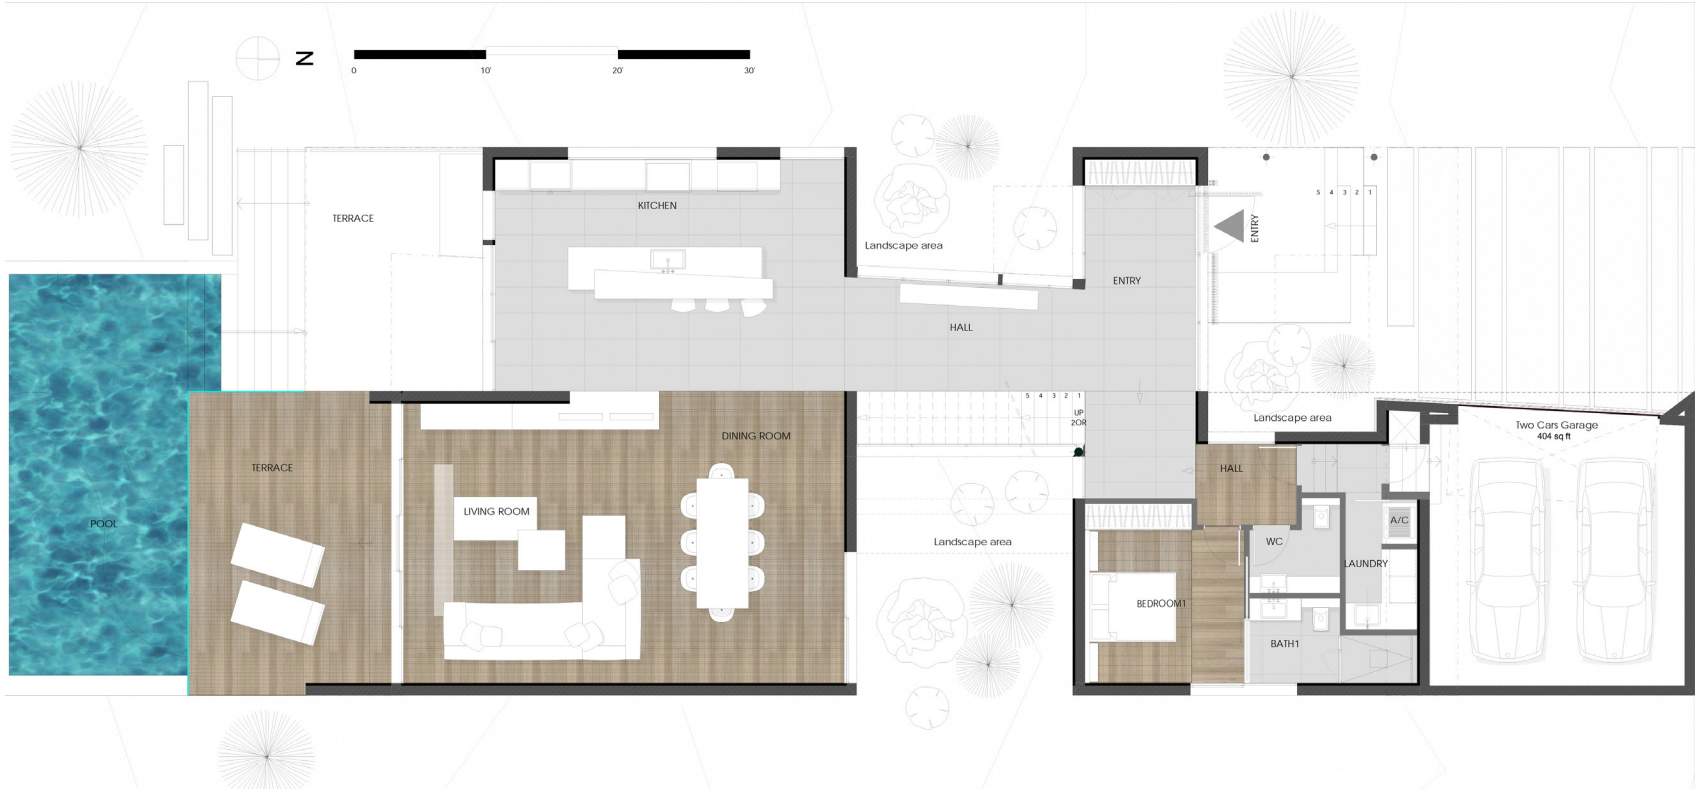

# LA VIE EST BELLE

PRIVATE PROPERTIES  
DEVELOPMENT

5,043 SQ. FT.

FIRST FLOOR  
2,447 SQ. FT.

# LA VIE EST BELLE

PRIVATE PROPERTIES  
DEVELOPMENT

5,043 SQ. FT.

SECOND FLOOR  
1,905 SQ. FT.

# LA VIE EST BELLE

PRIVATE PROPERTIES  
DEVELOPMENT

5,043 SQ. FT.

ROOFTOP  
691 SQ. FT.